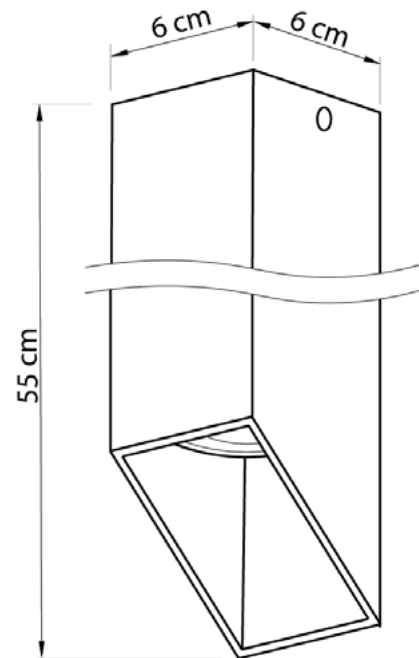

BELFRY

575155.OI.OI

Width:	6 cm
Height:	55 cm
Lampholder / Socket:	MR16 GU10
Number of light sources:	1
Max. wattage:	50 W
Voltage:	230 V
Material:	metal
Color:	white
Lamp included:	no
Protection class:	IP20