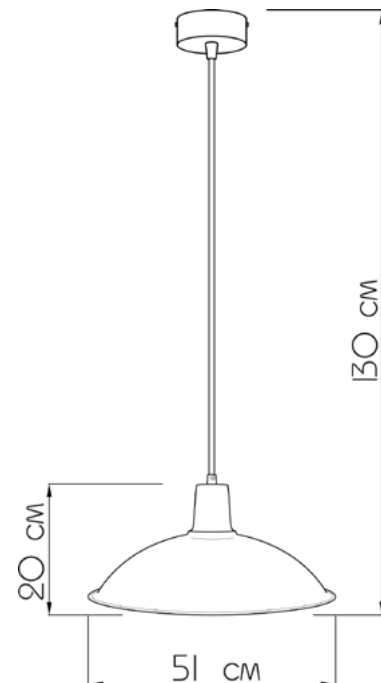

HILL

576151.01.01

Diameter of lampshade:	51 cm
Height of lampshade:	20 cm
Lampholder / Socket:	E27
Number of light sources:	1
Max. wattage:	60 W
Voltage:	230 V
Material:	metal
Color:	white
Lamp included:	no
Protection class:	IP20