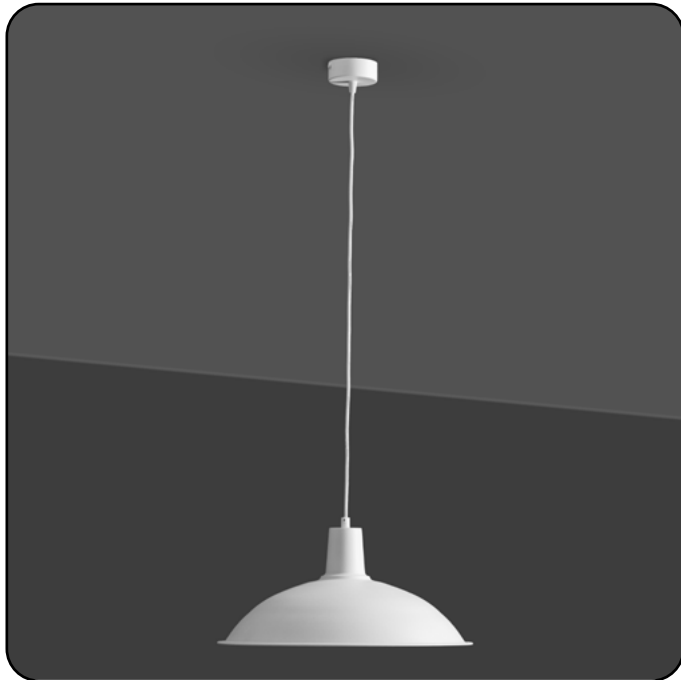

HILL

576151.01.01

Diameter of lampshade:	51 cm
Height of lampshade:	20 cm
Lampholder / Socket:	E27
Number of light sources:	1
Max. wattage:	60 W
Voltage:	230 V
Material:	metal
Color:	white
Lamp included:	no
Protection class:	IP20