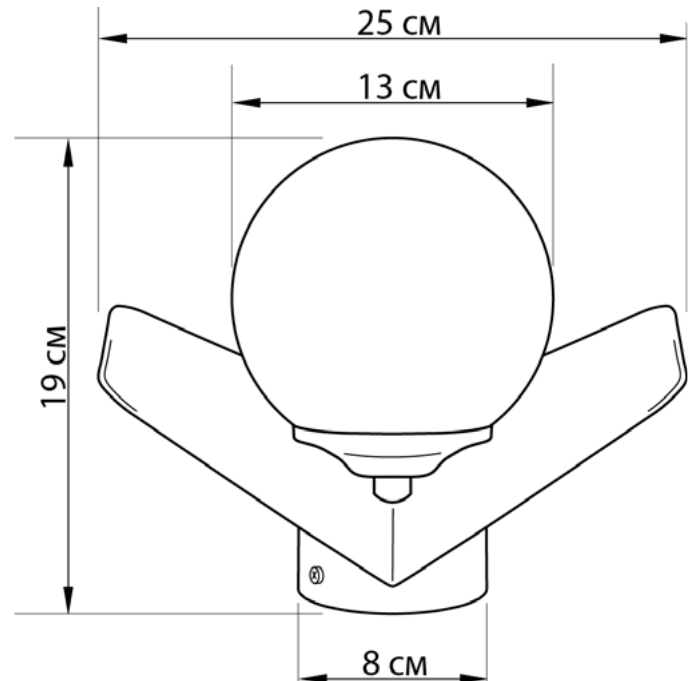

HONEYCOMB

577125.19.01

Width:	25 cm
Diameter of lampshade:	13 cm
Spacing from wall::	19 cm
Lampholder / Socket:	E14
Number of light sources:	1
Max. wattage:	50 W
Voltage:	230 V
Material:	metal
Color:	yellow
Lamp included:	no
Protection class:	IP20