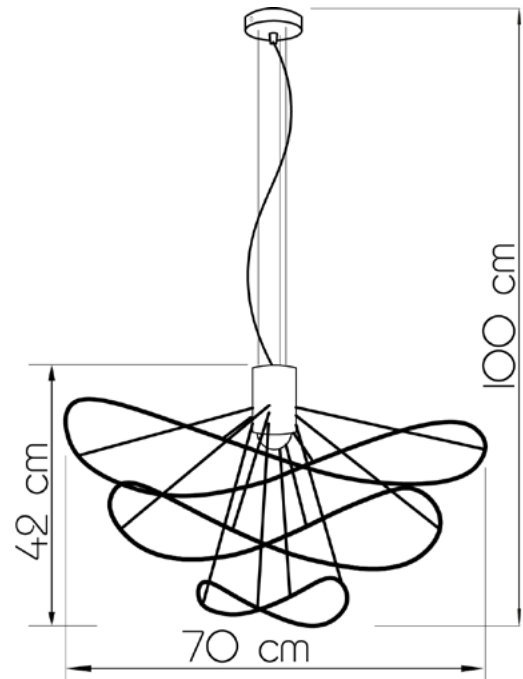

Suspension lamps

Imperium Light

MOBIUS

580170.01.01

Diameter:	70 cm
Height:	100 cm
Height of lampshade:	42 cm
Lampholder / Socket:	E27
Number of light sources:	1
Max. wattage:	50 W
Voltage:	230 V
Material:	metal/fiberglass
Color:	white
Lamp included:	no
Protection class:	IP20