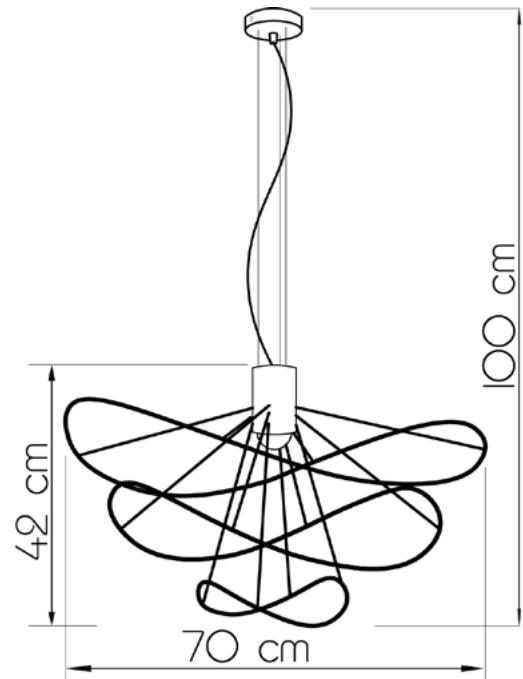

MOBIUS

580170.05.05

Diameter:	70 cm
Height:	100 cm
Height of lampshade:	42 cm
Lampholder / Socket:	E27
Number of light sources:	1
Max. wattage:	50 W
Voltage:	230 V
Material:	metal/fiberglass
Color:	Black
Lamp included:	no
Protection class:	IP20