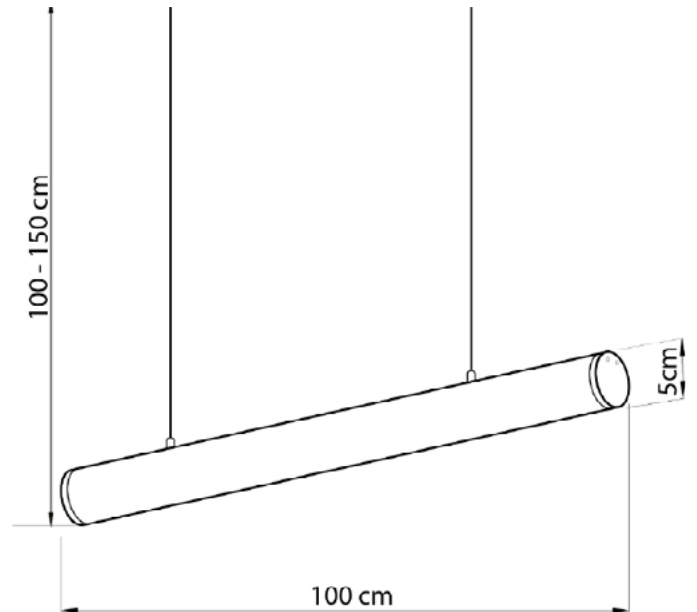

LIGHT SABER

5812100.01.22.93

Height:	100–150 cm
Length:	100 cm
Diameter:	5 cm
Number of light sources:	LED
Color temperature:	6000K
Max. wattage:	12 W
Voltage:	230 V
Material:	metal
Color:	white
Lamp included:	yes
Protection class:	IP20