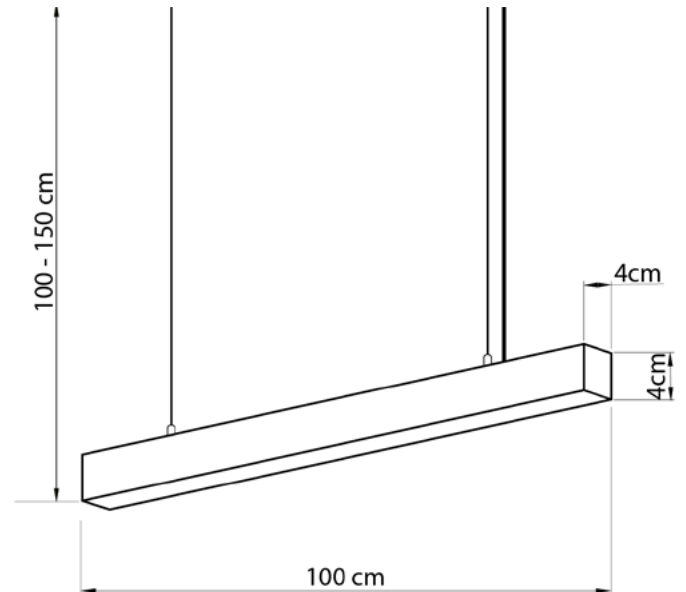

Suspension lamps

Imperium Light

LINE 40

5822100.05.01.91

Height:	100–150 cm
Length:	100 cm
Width:	4 cm
Number of light sources:	LED
Color temperature:	3000K
Max. wattage:	12 W
Voltage:	230 V
Material:	metal
Color:	black
Lamp included:	yes
Protection class:	IP20