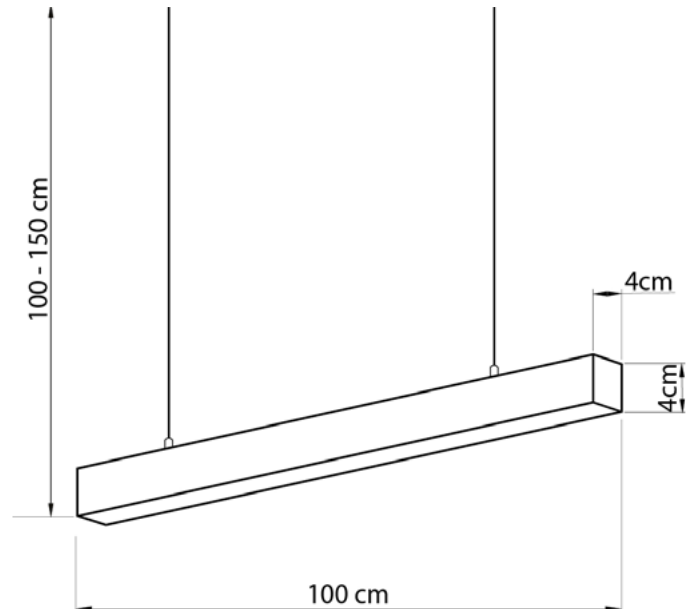

## Suspension lamps

Imperium Light

LINE 40

5822100.05.01.92

Height:	100–150 cm
Length:	100 cm
Width:	4 cm
Number of light sources:	LED
Color temperature:	4000K
Max. wattage:	12 W
Voltage:	230 V
Material:	metal
Color:	black
Lamp included:	yes
Protection class:	IP20