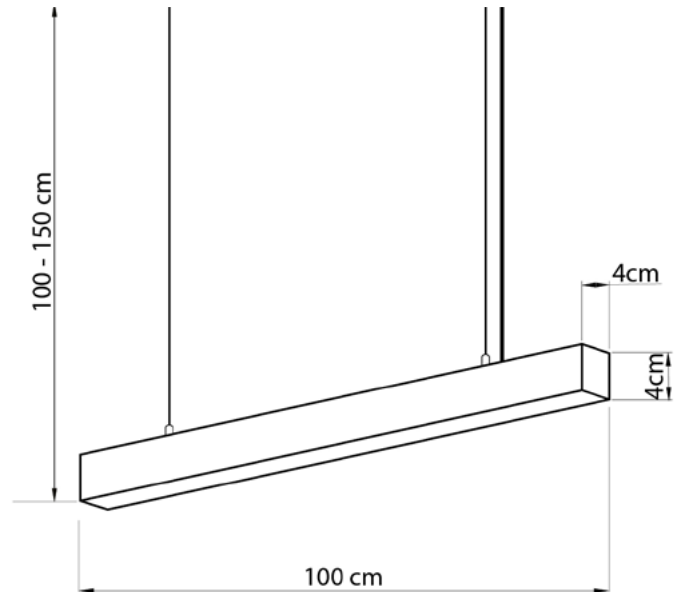

Suspension lamps

Imperium Light

LINE 40

5822100.05.01.93

Height:	100–150 cm
Length:	100 cm
Width:	4 cm
Number of light sources:	LED
Color temperature:	6000K
Max. wattage:	12 W
Voltage:	230 V
Material:	metal
Color:	black
Lamp included:	yes
Protection class:	IP20