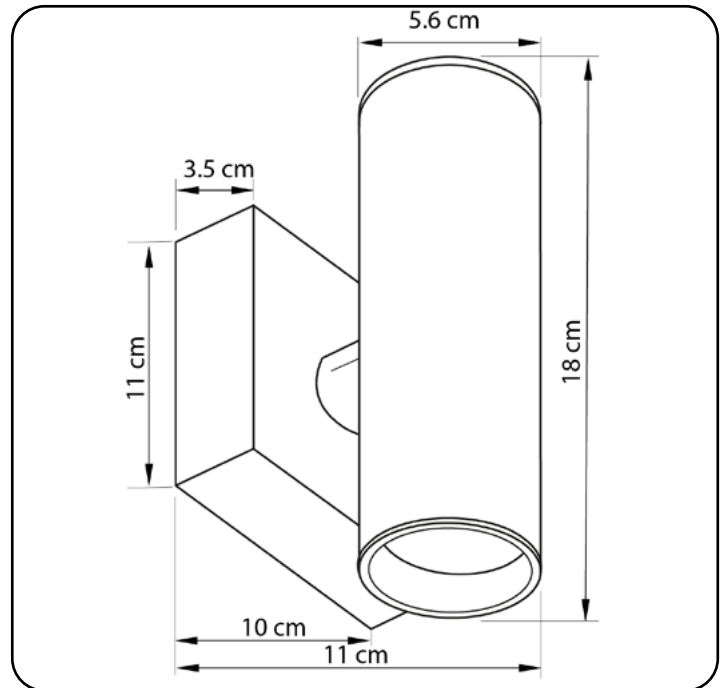

Wall Sconce

Imperium Light

LOCO

583218.01.12.

Height:	18 cm
Diameter of lampshade:	5.6 cm
Spacing from wall::	11 cm
Lampholder / Socket:	LED
Number of light sources:	2
Max. wattage:	7 Watt
Voltage:	230 V
Material:	metal
Color:	Black gold
Lamp included:	no
Protection class:	IP20