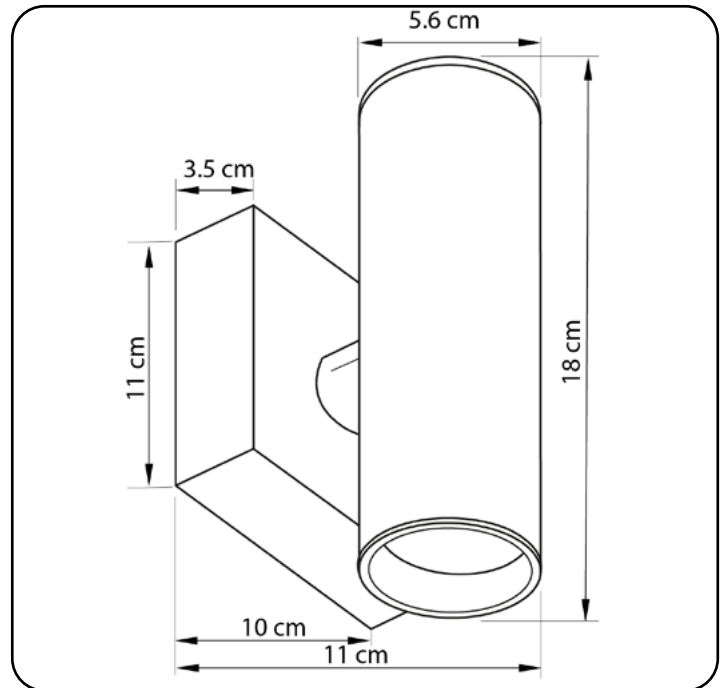

## Wall Sconce

Imperium Light

LOCO

583218.01.12.

Height:	18 cm
Diameter of lampshade:	5.6 cm
Spacing from wall::	11 cm
Lampholder / Socket:	LED
Number of light sources:	2
Max. wattage:	7 Watt
Voltage:	230 V
Material:	metal
Color:	Black   gold
Lamp included:	no
Protection class:	IP20