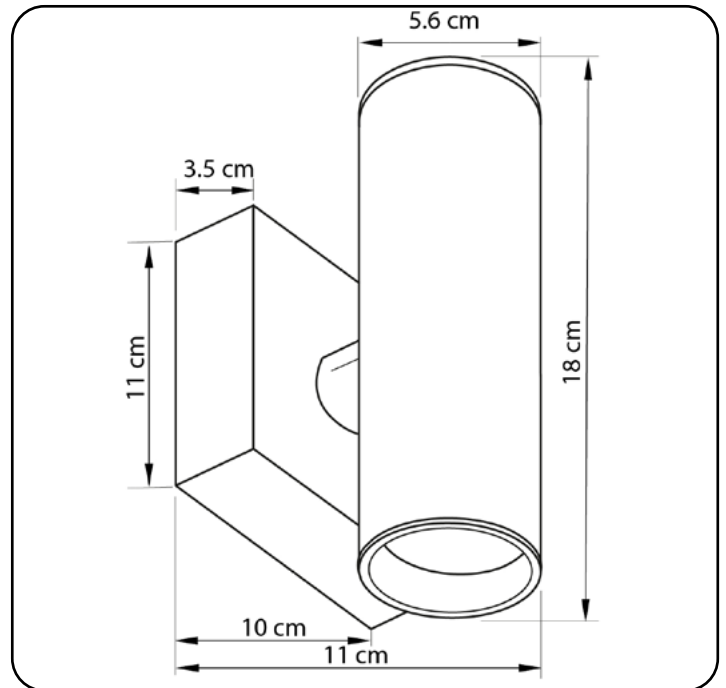

LOCO

58328.05.12.91

| | |
|--------------------------|-----------------|
| Height: | 18 cm |
| Diameter of lampshade: | 5.6 cm |
| Spacing from wall:: | 11 cm |
| Lampholder / Socket: | LED |
| Number of light sources: | 2 |
| Max. wattage: | 7 Watt |
| Color temperature: | 3000 K (Kelvin) |
| Voltage: | 230 V |
| Material: | metal |
| Color: | Black gold |
| Lamp included: | no |
| Protection class: | IP20 |