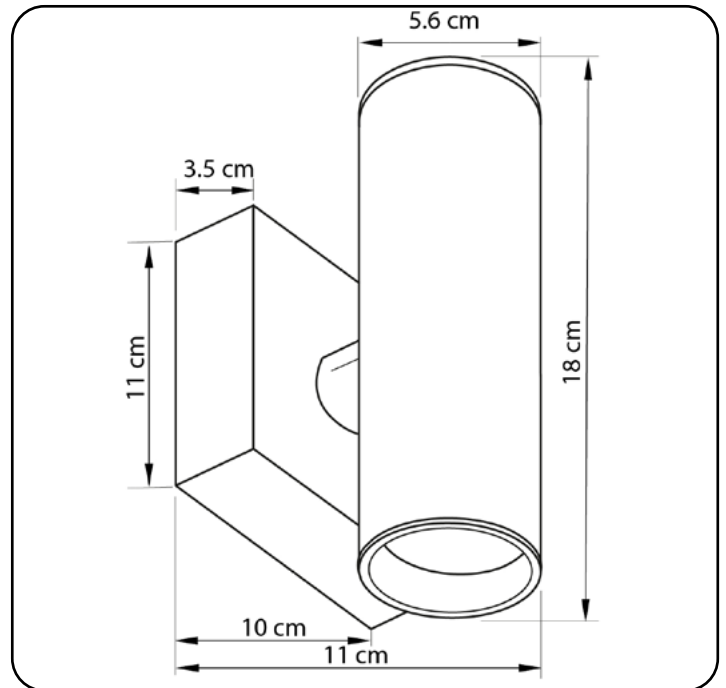

LOCO

583218.05.12.92

Height:	18 cm
Diameter of lampshade:	5.6 cm
Spacing from wall::	11 cm
Lampholder / Socket:	LED
Number of light sources:	2
Max. wattage:	7 Watt
Color temperature:	4000 K (Kelvin)
Voltage:	230 V
Material:	metal
Color:	Black gold
Lamp included:	no
Protection class:	IP20