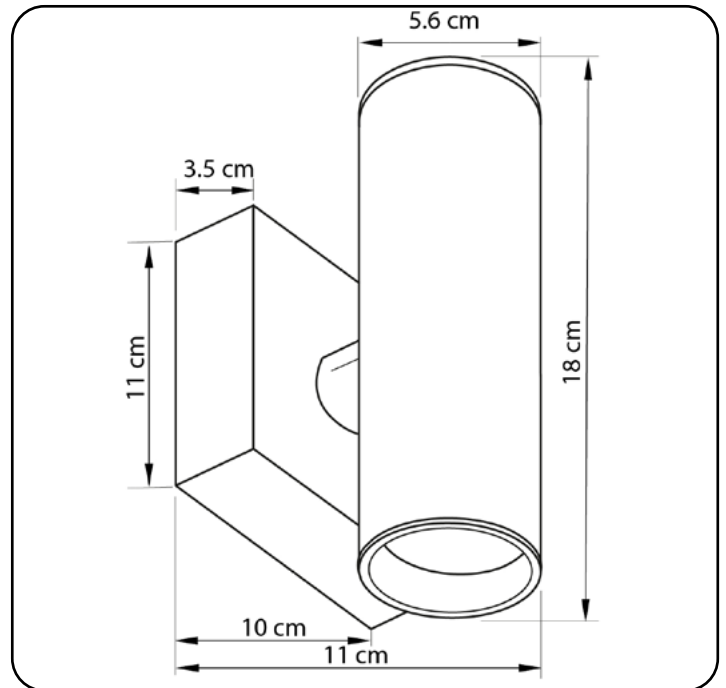

LOCO

583218.05.12.93

Height:	18 cm
Diameter of lampshade:	5.6 cm
Spacing from wall::	11 cm
Lampholder / Socket:	LED
Number of light sources:	2
Max. wattage:	7 Watt
Color temperature:	6000 K (Kelvin)
Voltage:	230 V
Material:	metal
Color:	Black   gold
Lamp included:	no
Protection class:	IP20