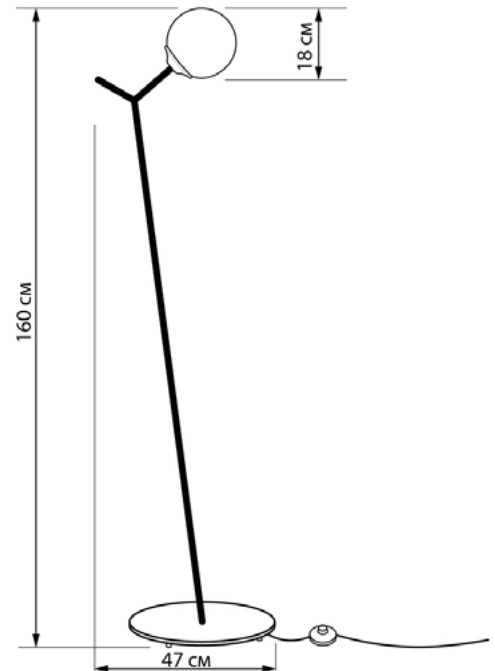

GLOB

584160.05.01

Height:	160 cm
Length:	47 cm
Base diameter	38 cm
Diameter of lampshade:	18 cm
Lampholder / Socket:	E14
Number of light sources:	1
Max. wattage:	60 W
Voltage:	230 V
Material:	metal
Color:	black/white
Lamp included:	no
Protection class:	IP20