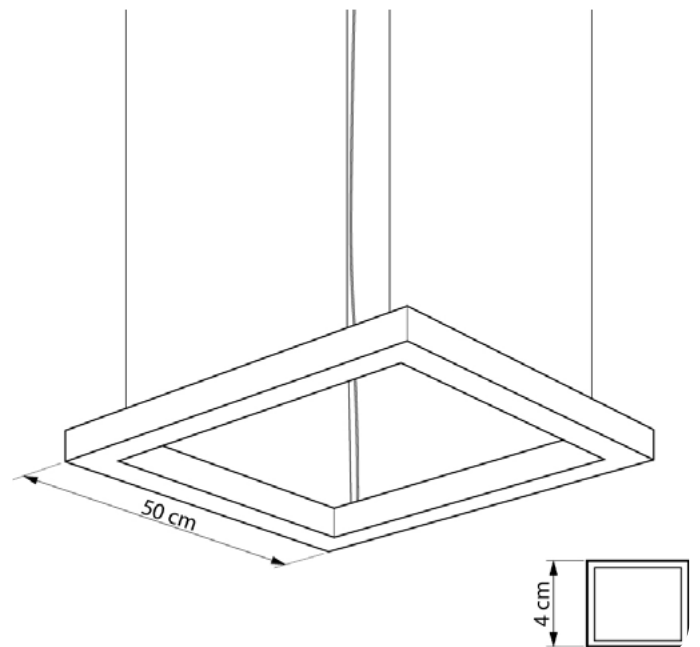

ANDER

585150.05.01.91

Height:	50–150 cm
Length:	50 cm
Width:	4 cm
Number of light sources:	LED
Color temperature:	3000K
Max. wattage:	12 W
Voltage:	230 V
Material:	metal
Color:	black
Lamp included:	yes
Protection class:	IP20