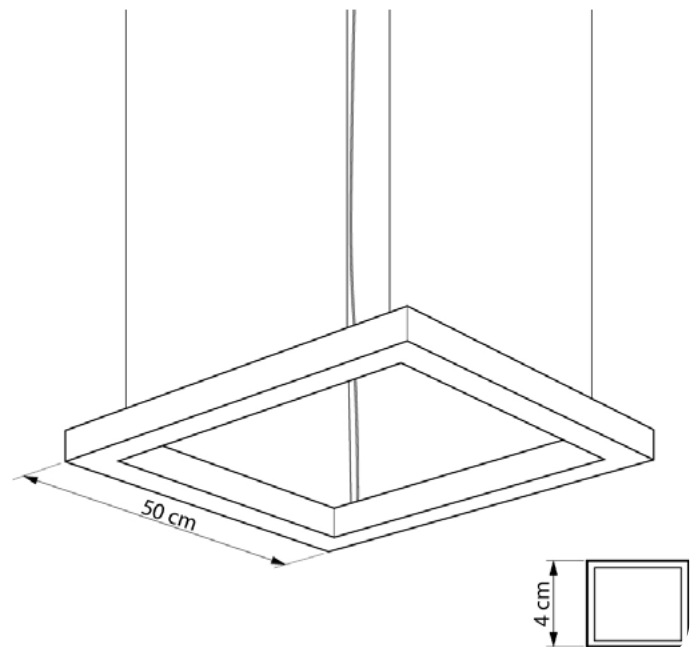

ANDER

585150.05.01.92

Height:	50–150 cm
Length:	50 cm
Width:	4 cm
Number of light sources:	LED
Color temperature:	4000K
Max. wattage:	12 W
Voltage:	230 V
Material:	metal
Color:	black
Lamp included:	yes
Protection class:	IP20