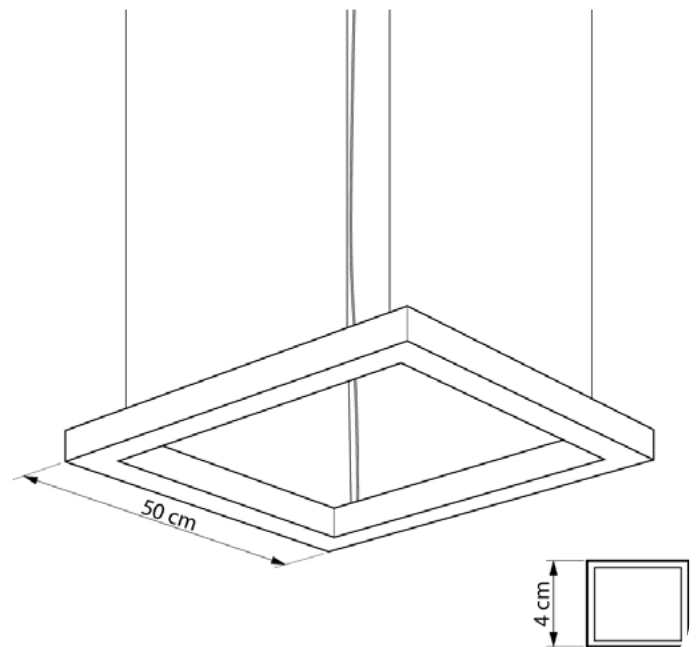

ANDER

585150.05.01.93

Height:	50–150 cm
Length:	50 cm
Width:	4 cm
Number of light sources:	LED
Color temperature:	6000K
Max. wattage:	12 W
Voltage:	230 V
Material:	metal
Color:	black
Lamp included:	yes
Protection class:	IP20