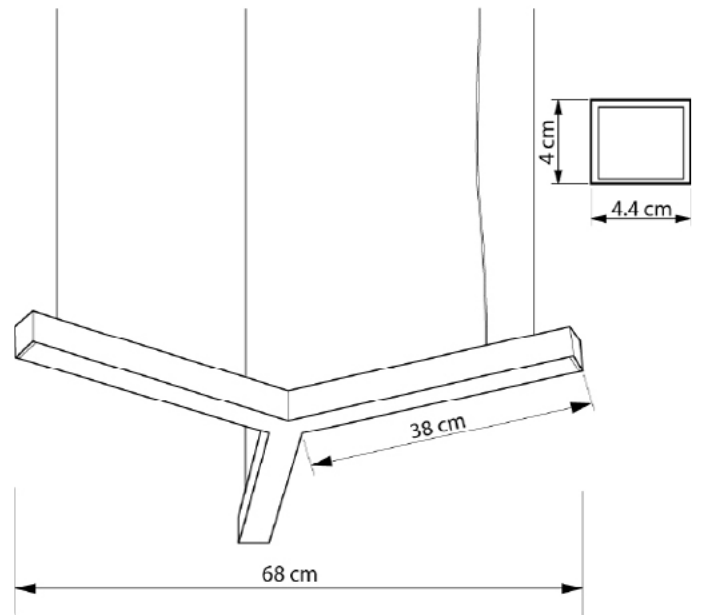

TRIADA

586168.05.01.91

Height:	50–150 cm
Length:	68 cm
Width:	4 cm
Number of light sources:	LED
Color temperature:	3000K
Max. wattage:	12 W
Voltage:	230 V
Material:	metal
Color:	black
Lamp included:	yes
Protection class:	IP20