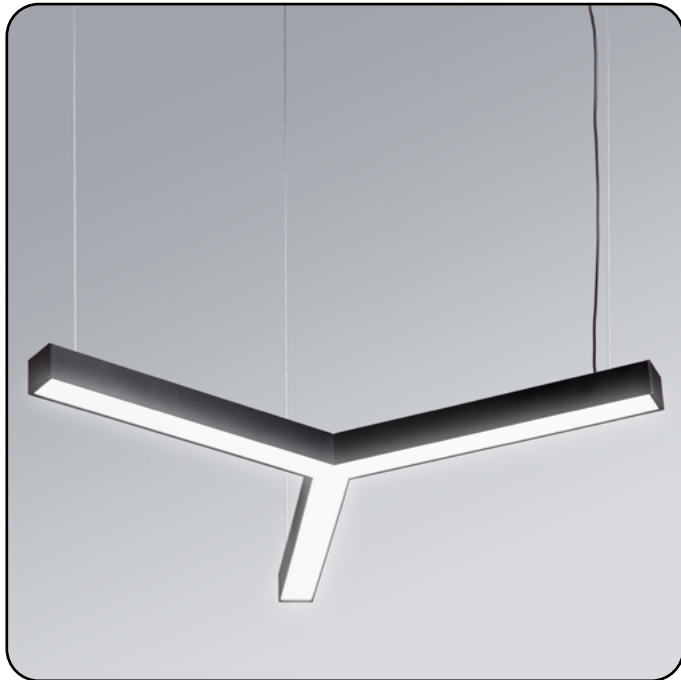

TRIADA

586168.05.01.91

Height:	50–150 cm
Length:	68 cm
Width:	4 cm
Number of light sources:	LED
Color temperature:	3000K
Max. wattage:	12 W
Voltage:	230 V
Material:	metal
Color:	black
Lamp included:	yes
Protection class:	IP20