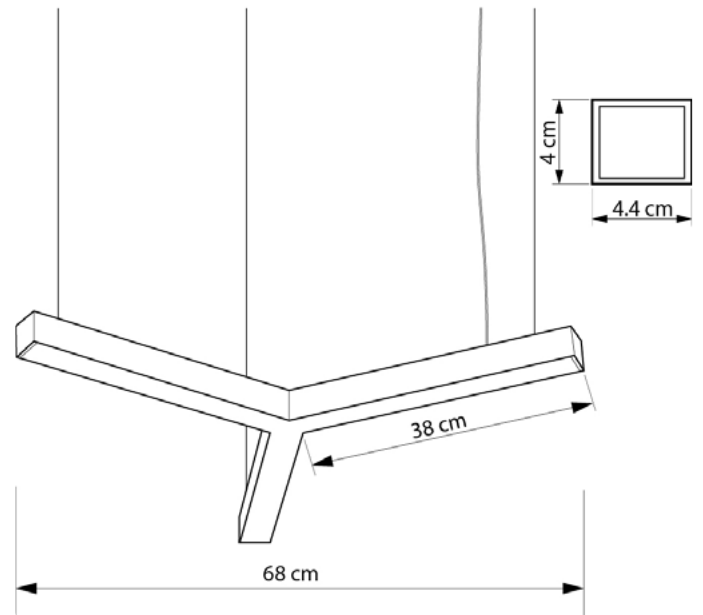

TRIADA

586168.05.01.92

Height:	50–150 cm
Length:	68 cm
Width:	4 cm
Number of light sources:	LED
Color temperature:	4000K
Max. wattage:	12 W
Voltage:	230 V
Material:	metal
Color:	black
Lamp included:	yes
Protection class:	IP20