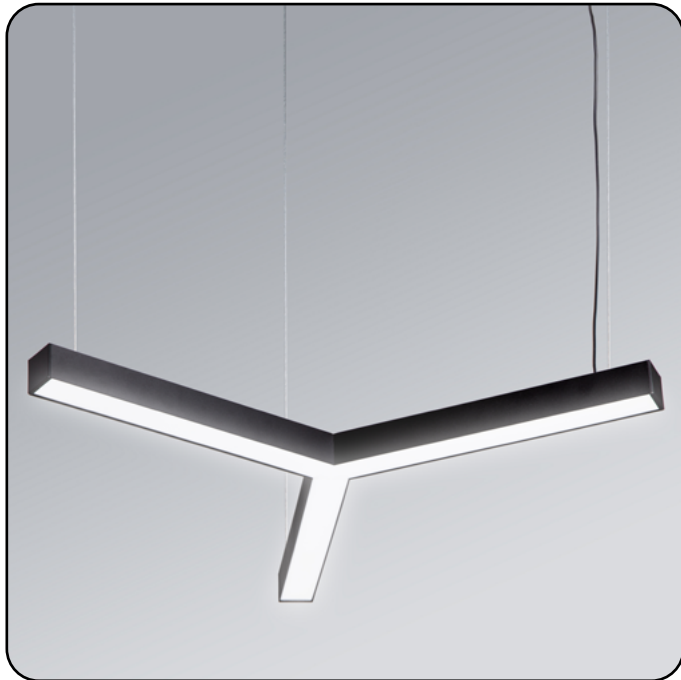

TRIADA

586168.05.01.92

Height:	50–150 cm
Length:	68 cm
Width:	4 cm
Number of light sources:	LED
Color temperature:	4000K
Max. wattage:	12 W
Voltage:	230 V
Material:	metal
Color:	black
Lamp included:	yes
Protection class:	IP20