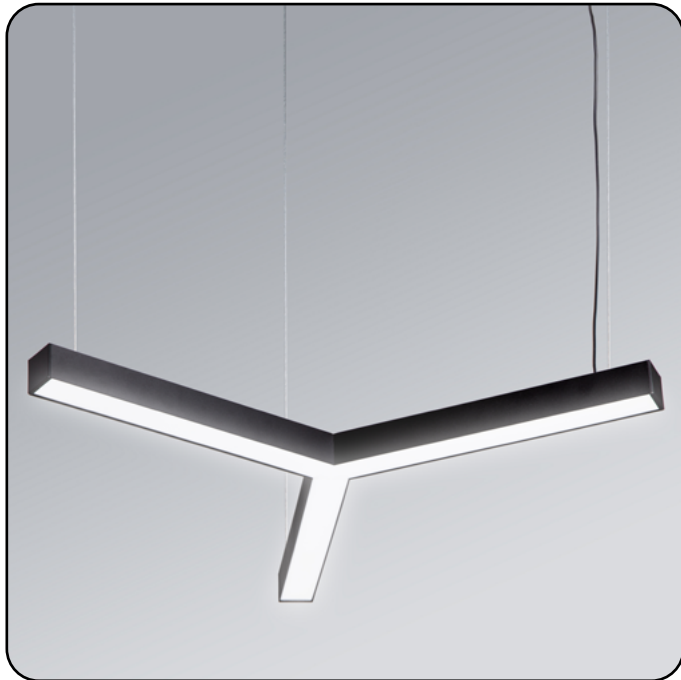

TRIADA

586168.05.01.93

Height:	50–150 cm
Length:	68 cm
Width:	4 cm
Number of light sources:	LED
Color temperature:	6000K
Max. wattage:	12 W
Voltage:	230 V
Material:	metal
Color:	black
Lamp included:	yes
Protection class:	IP20