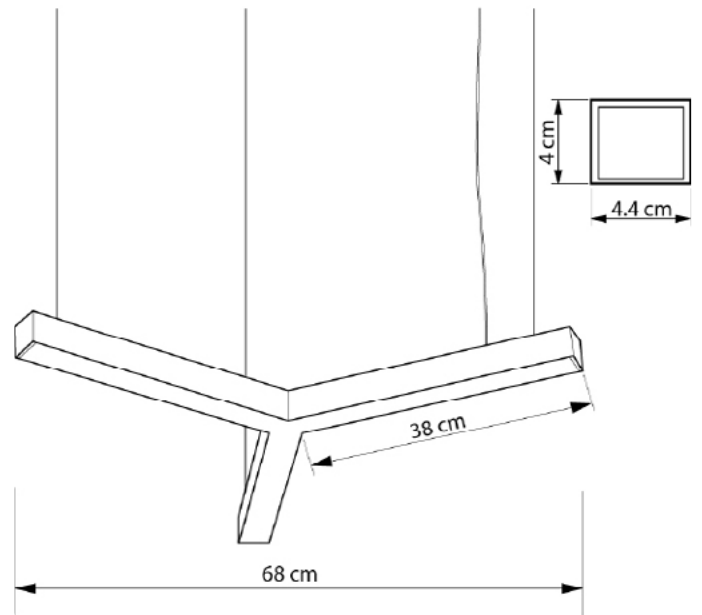

TRIADA

586168.05.01.93

Height:	50–150 cm
Length:	68 cm
Width:	4 cm
Number of light sources:	LED
Color temperature:	6000K
Max. wattage:	12 W
Voltage:	230 V
Material:	metal
Color:	black
Lamp included:	yes
Protection class:	IP20