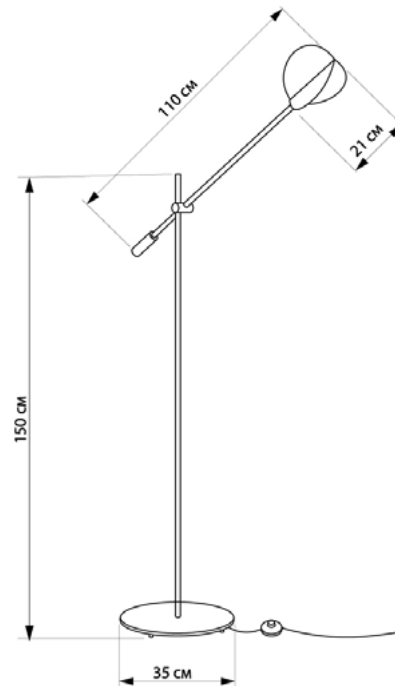

LELEKA

587150.05.05

Height:	150 cm
Length:	110 cm
Base diameter	35 cm
Diameter of lampshade:	21 cm
Lampholder / Socket:	E14
Number of light sources:	1
Max. wattage:	60 W
Voltage:	230 V
Material:	metal
Color:	black
Lamp included:	no
Protection class:	IP20