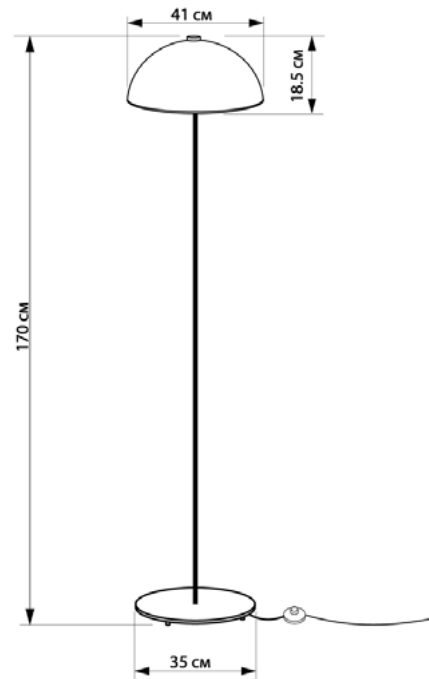

TELUS

5882170.01.12

Height:	170 cm
Base diameter	35 cm
Diameter of lampshade:	41 cm
Lampholder / Socket:	E14
Number of light sources:	1
Max. wattage:	60 W
Voltage:	230 V
Material:	metal
Color:	black
Lamp included:	no
Protection class:	IP20