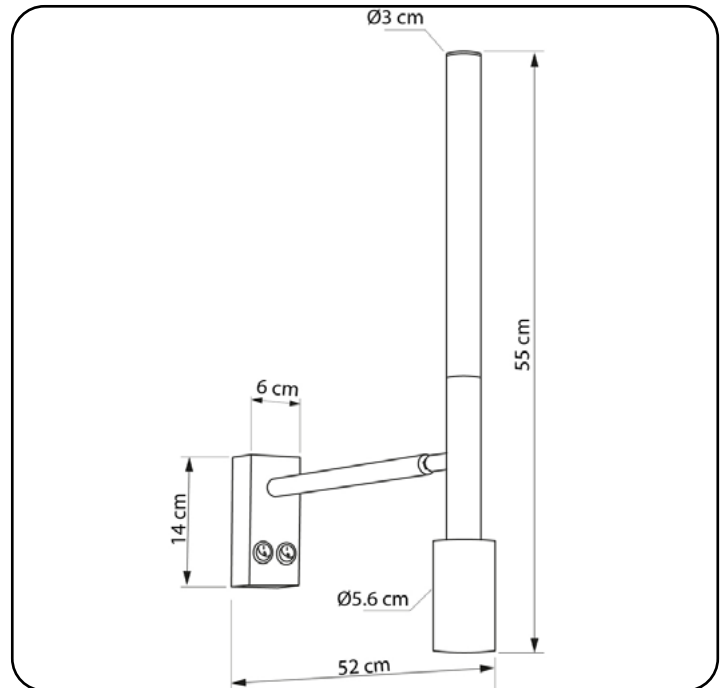

Wall Sconce

Imperium Light

О/НІ

589254.05.01.92

Height:	55 cm
Diameter of lampshade:	3/ 5.6 cm
Spacing from wall::	52 cm
Lampholder / Socket:	LED/ MR16 GU10
Number of light sources:	2
Color temperature:	4000 K
Max. wattage:	7/ 50 Watt
Voltage:	230 V
Material:	metal/ glass
Color:	Black/ white
Lamp included:	Yes/ no
Protection class:	IP20