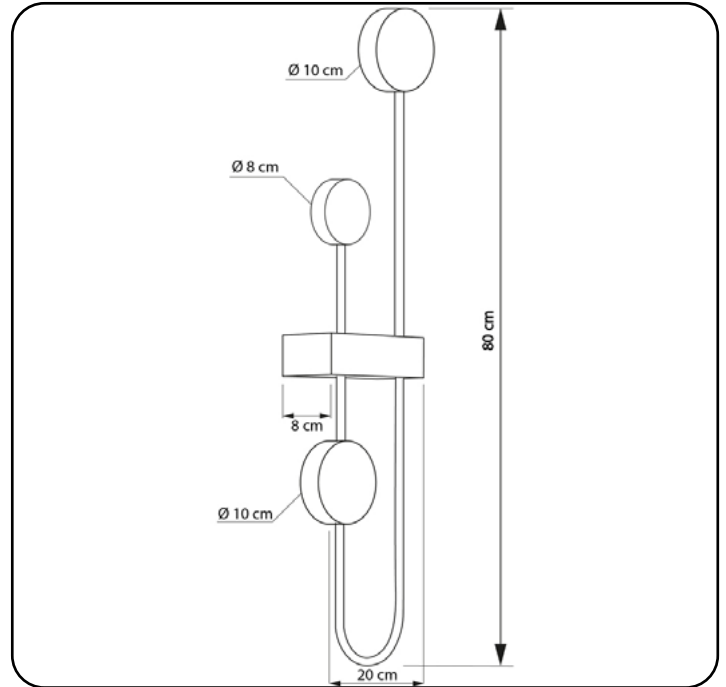

FELINA

591380.05.05.92

Height:	80 cm
Diameter of lampshade:	8 / 10 / 10 cm
Spacing from wall::	8 cm
Lampholder / Socket:	LED
Number of light sources:	3
Color temperature:	4000 K
Max. wattage:	6.5 Watt
Voltage:	230 V
Material:	metal
Color:	Black
Lamp included:	Yes
Protection class:	IP20