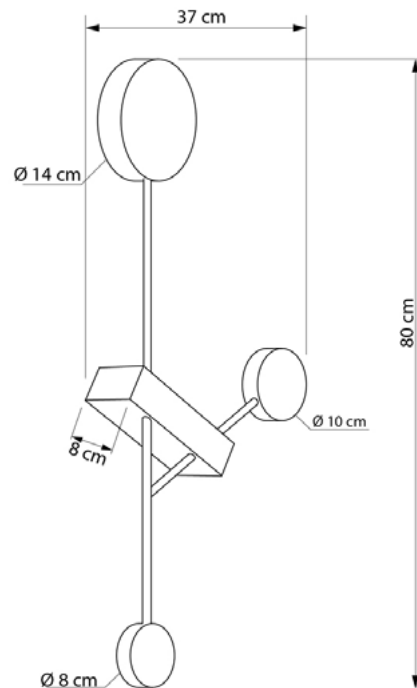

FELINA

592380.05.05.92

Height:	80 cm
Diameter of lampshade:	14 / 10 / 8 cm
Spacing from wall::	8 cm
Lampholder / Socket:	LED
Number of light sources:	3
Color temperature:	4000 K
Max. wattage:	8.5 Watt
Voltage:	230 V
Material:	metal
Color:	Black
Lamp included:	Yes
Protection class:	IP20