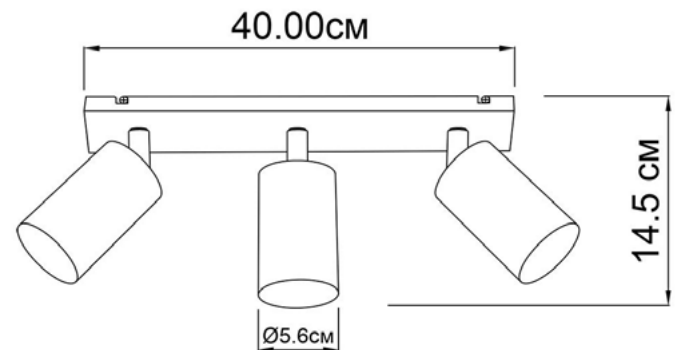

ACCENT

59340.01.22

Height:	14.5 cm
Diameter:	5.6 cm
Length:	40 cm
Lampholder / Socket:	MR16 GU10
Number of light sources:	3
Max. wattage:	50 W
Voltage:	230 V
Material:	metal
Color:	white/ silver
Lamp included:	no
Protection class:	IP20
Class:	II