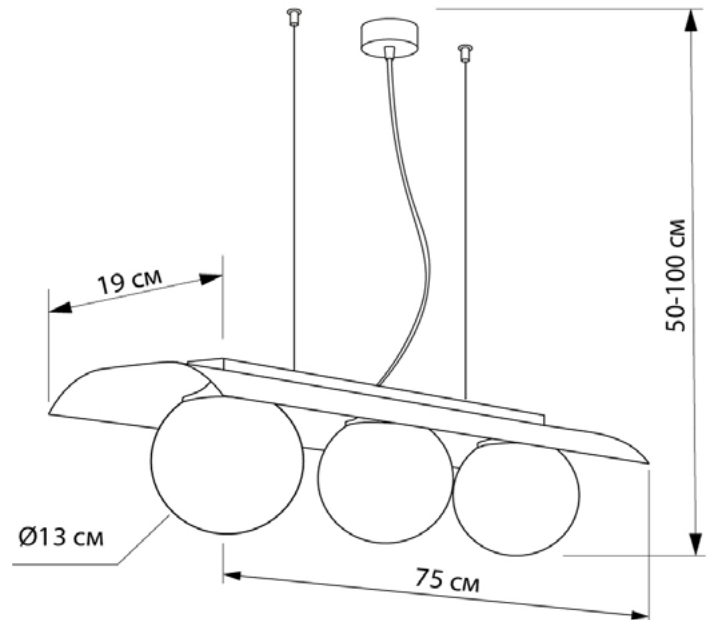

Suspension lamps

Imperium Light

MORANI

595375.05.01

Height:	50–100 cm
Width:	19 cm
Length:	75 cm
Diameter of lampshade:	13 cm
Lampholder / Socket:	E14
Number of light sources:	3
Max. wattage:	40W (watts)
Voltage:	220 V (volt)
Material:	metal/glass
Color:	black/white
Lamp included:	no
Protection class:	IP20