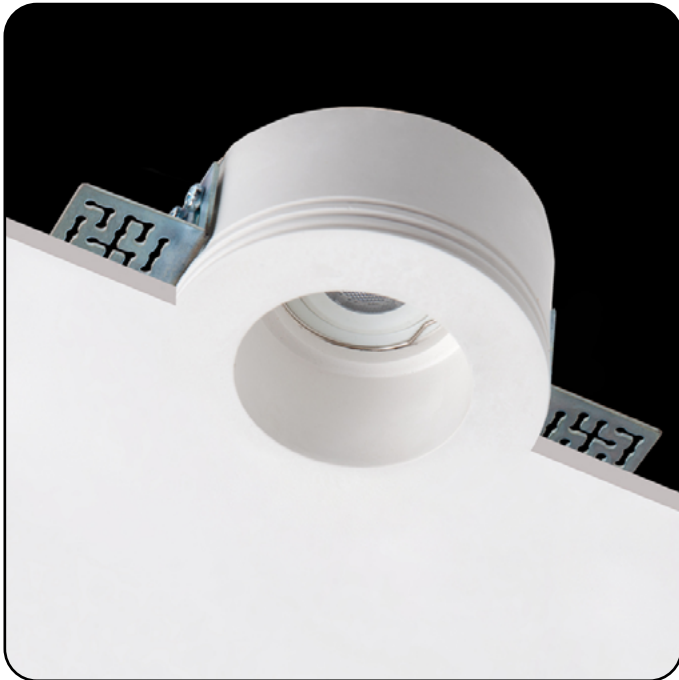

CORDI

59610.01.01

Height:	5 cm
Diameter:	10 cm
Lampholder/Socket:	MR16 GU10/ 5.3
Number of light sources:	1
Max. wattage:	50 W (watts)
Voltage:	230 V (volt)
Material:	gypsum
Color:	white
Cut out measurement:	d10 cm
Installation depth:	11 cm
Lamp included:	no
Protection class:	IP20