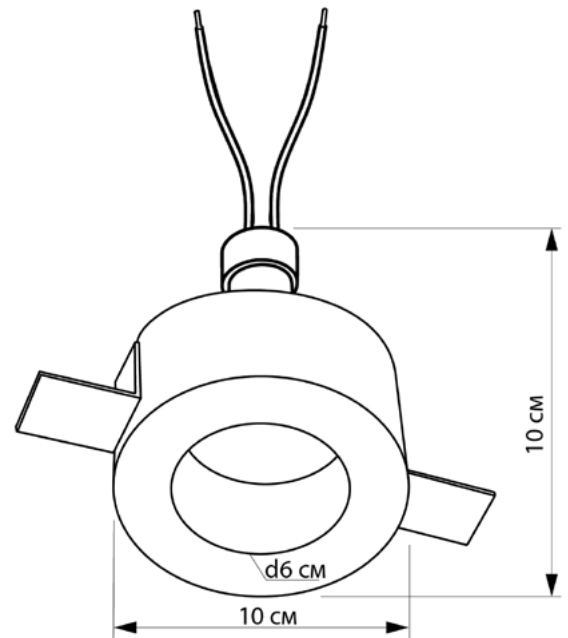

CORDI

59610.01.01

Height:	5 cm
Diameter:	10 cm
Lampholder/Socket:	MR16 GU10/ 5.3
Number of light sources:	1
Max. wattage:	50 W (watts)
Voltage:	230 V (volt)
Material:	gypsum
Color:	white
Cut out measurement:	d10 cm
Installation depth:	11 cm
Lamp included:	no
Protection class:	IP20