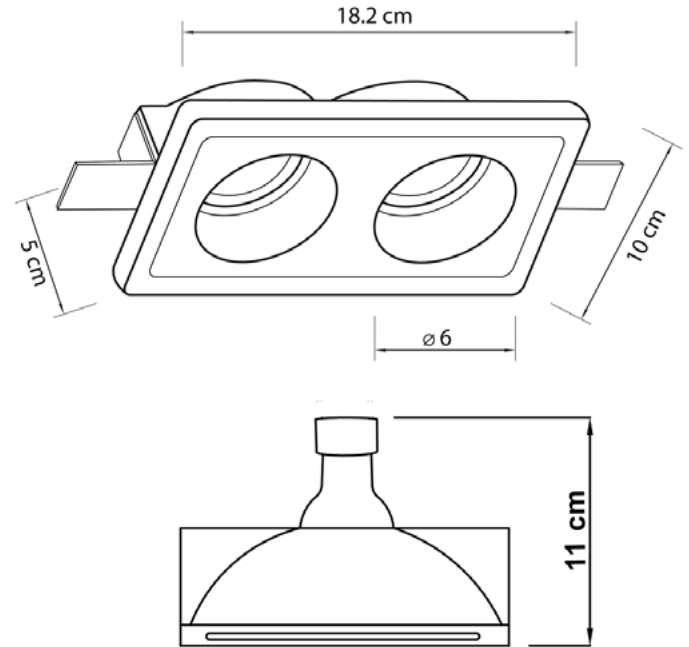

CORDI

596218.01.011

Height:	5 cm
Width:	10 cm
Length:	18 cm
Lampholder/Socket:	MR16 GU10/ 5.3
Number of light sources:	2
Max. wattage:	50 W (watts)
Voltage:	230 V (volt)
Material:	gypsum
Color:	white
Cut out measurement:	10x18 cm
Installation depth:	11 cm
Lamp included:	no
Protection class:	IP20