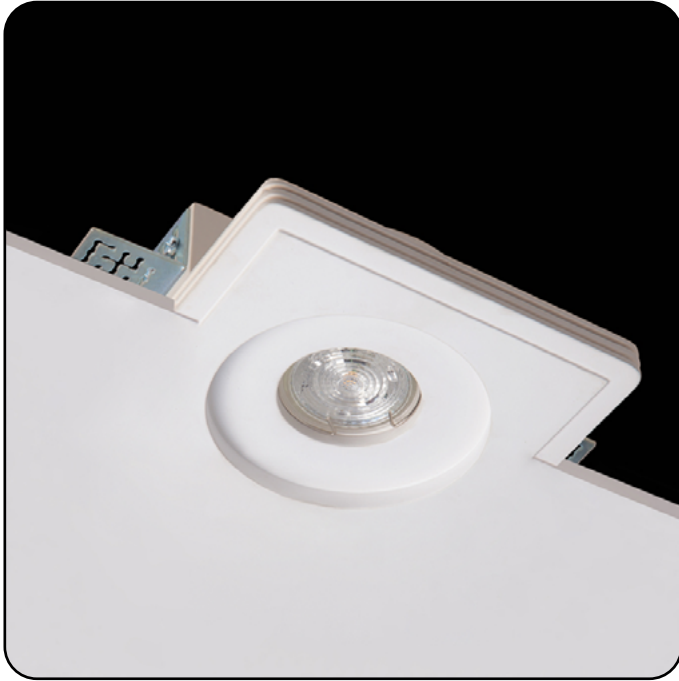

CAPO

59710.01.01

Height:	5 cm
Width:	10 cm
Length:	18 cm
Lampholder/Socket:	MR16 GU10/ 5.3
Number of light sources:	2
Max. wattage:	50 W (watts)
Voltage:	230 V (volt)
Material:	gypsum
Color:	white
Cut out measurement:	10x18 cm
Installation depth:	11 cm
Lamp included:	no
Protection class:	IP20