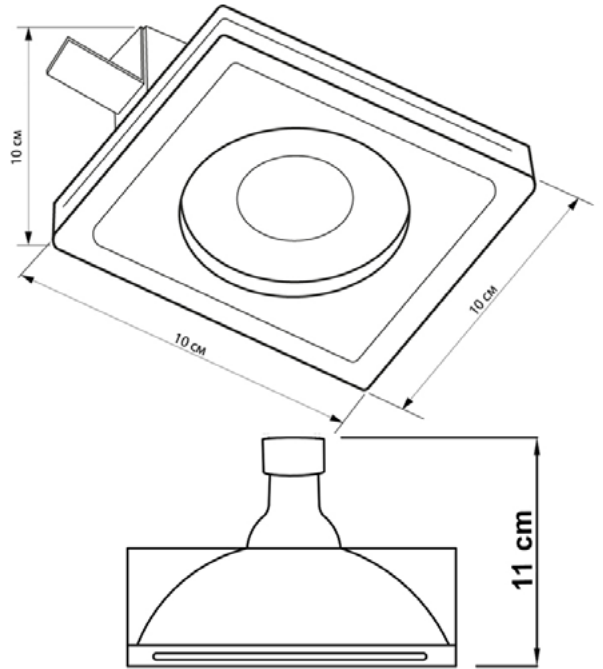

CAPO

59710.01.01

Height:	5 cm
Width:	10 cm
Length:	18 cm
Lampholder/Socket:	MR16 GU10/ 5.3
Number of light sources:	2
Max. wattage:	50 W (watts)
Voltage:	230 V (volt)
Material:	gypsum
Color:	white
Cut out measurement:	10x18 cm
Installation depth:	11 cm
Lamp included:	no
Protection class:	IP20