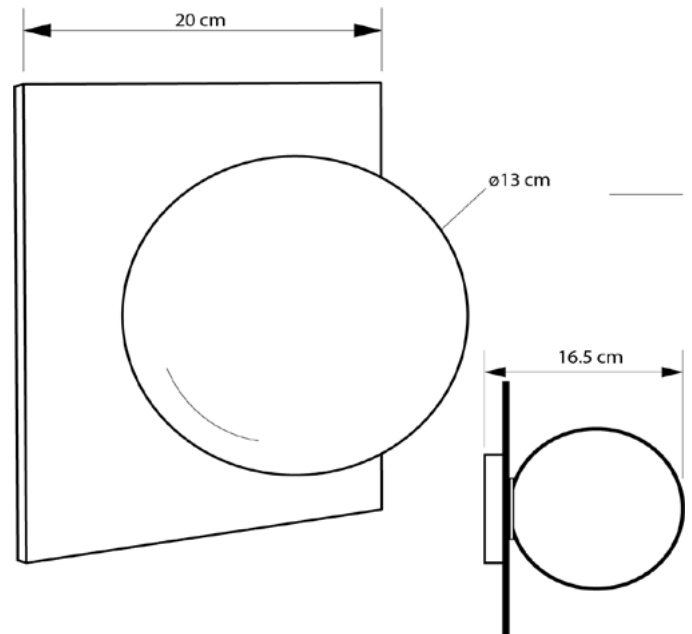

BAYRA

601120.05.00

Width:	20 cm
Length:	20 cm
Diameter of lampshade:	13 cm
Spacing from wall:	16.5 cm
Lampholder / Socket:	E14
Number of light sources:	1
Max. wattage:	40 W (watts)
Voltage:	220 V (volt)
Material:	metal/glass
Color:	black/transparentno
Lamp included:	IP20
Protection class:	