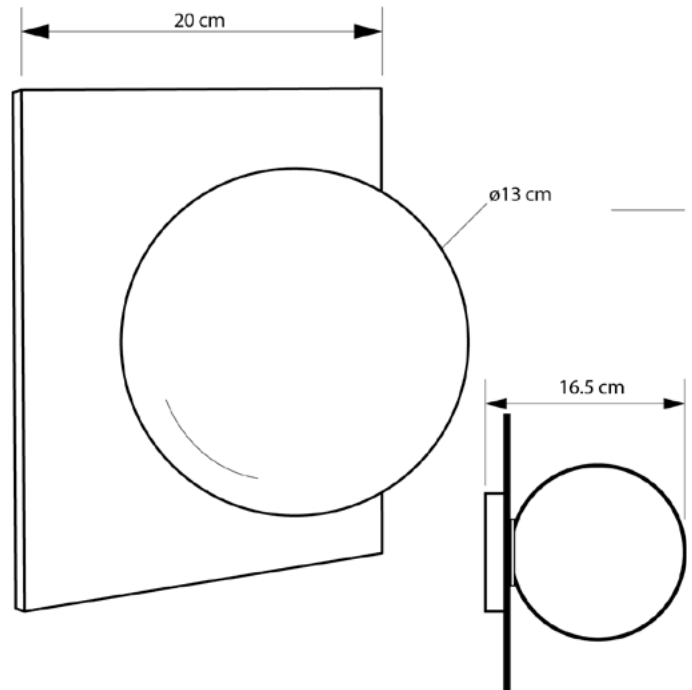

BAYRA

601120.05.01

Width:	20 cm
Length:	20 cm
Diameter of lampshade:	13 cm
Spacing from wall:	16.5 cm
Lampholder / Socket:	E14
Number of light sources:	1
Max. wattage:	40 W (watts)
Voltage:	220 V (volt)
Material:	metal/glass
Color:	black/white
Lamp included:	no
Protection class:	IP20