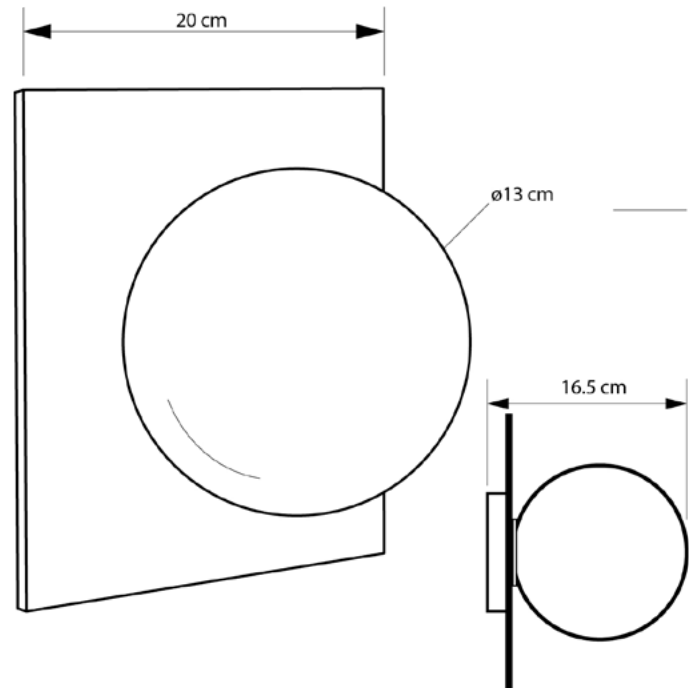

BAYRA

601120.05.23

Width:	20 cm
Length:	20 cm
Diameter of lampshade:	13 cm
Spacing from wall:	16.5 cm
Lampholder / Socket:	E14
Number of light sources:	1
Max. wattage:	40 W (watts)
Voltage:	220 V (volt)
Material:	metal/glass
Color:	black/brown
Lamp included:	no
Protection class:	IP20