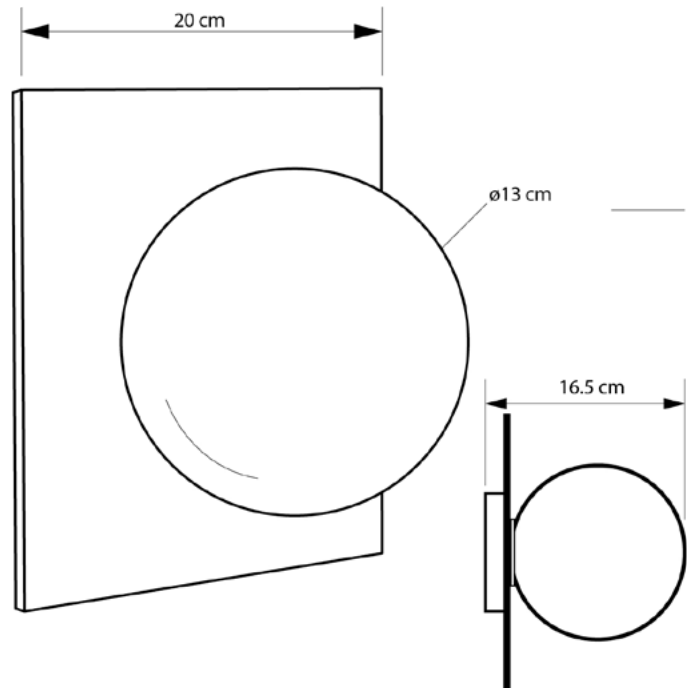

BAYRA

601120.05.69

Width:	20 cm
Length:	20 cm
Diameter of lampshade:	13 cm
Spacing from wall:	16.5 cm
Lampholder / Socket:	E14
Number of light sources:	1
Max. wattage:	40 W (watts)
Voltage:	220 V (volt)
Material:	metal/glass
Color:	black/black smoke
Lamp included:	no
Protection class:	IP20