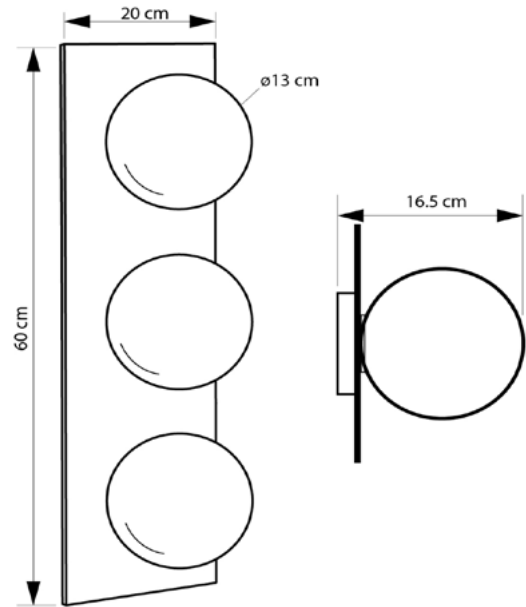

BAYRA

602360.05.00

Width:	20 cm
Length:	60 cm
Diameter of lampshade:	13 cm
Spacing from wall:	16.5 cm
Lampholder / Socket:	E14
Number of light sources:	3
Max. wattage:	40 W (watts)
Voltage:	220 V (volt)
Material:	metal/glass
Color:	black/transparent
Lamp included:	no
Protection class:	IP20