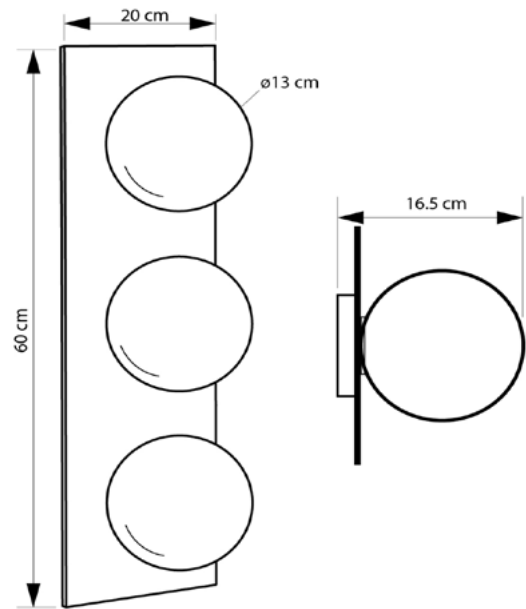

BAYRA

602360.05.01

Width:	20 cm
Length:	60 cm
Diameter of lampshade:	13 cm
Spacing from wall:	16.5 cm
Lampholder / Socket:	E14
Number of light sources:	3
Max. wattage:	40 W (watts)
Voltage:	220 V (volt)
Material:	metal/glass
Color:	black/white
Lamp included:	no
Protection class:	IP20