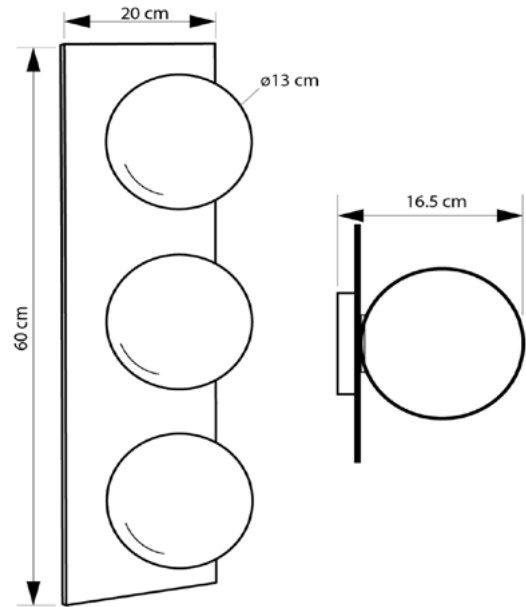

BAYRA

602360.05.23

Width:	20 cm
Length:	60 cm
Diameter of lampshade:	13 cm
Spacing from wall:	16.5 cm
Lampholder / Socket:	E14
Number of light sources:	3
Max. wattage:	40 W (watts)
Voltage:	220 V (volt)
Material:	metal/glass
Color:	black/brown
Lamp included:	no
Protection class:	IP20