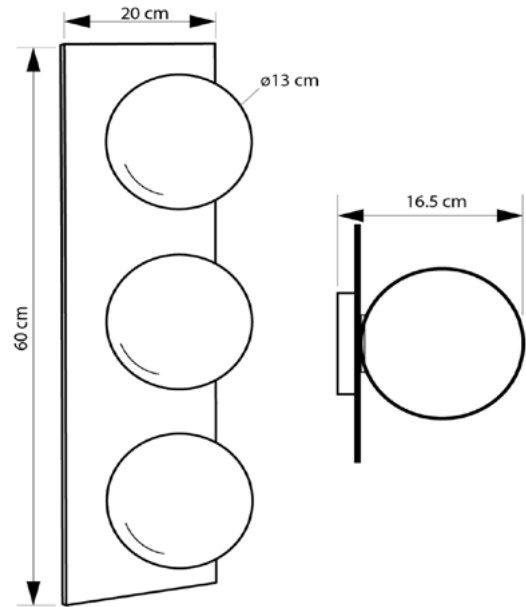

BAYRA

602360.05.69

Width:	20 cm
Length:	60 cm
Diameter of lampshade:	13 cm
Spacing from wall:	16.5 cm
Lampholder / Socket:	E14
Number of light sources:	3
Max. wattage:	40 W (watts)
Voltage:	220 V (volt)
Material:	metal/glass
Color:	black/black smoke
Lamp included:	no
Protection class:	IP20