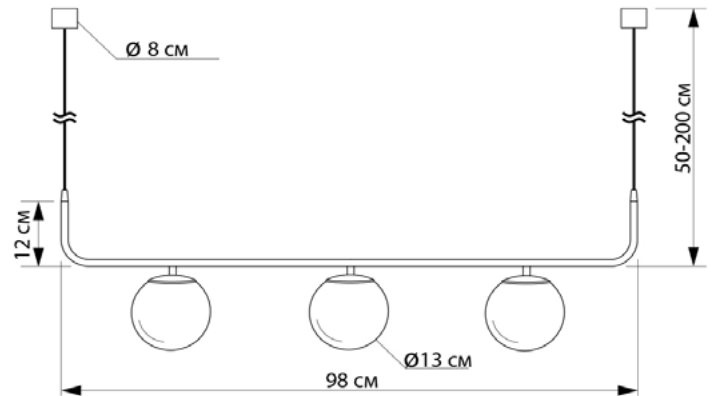

Suspension lamps

Imperium Light

FROST

603398.05.00

Height:	50–200 cm
Length:	98 cm
Diameter of lampshade:	13 cm
Lampholder / Socket:	E14
Number of light sources:	3
Max. wattage:	40W (watts)
Voltage:	220 V (volt)
Material:	metal/glass
Color:	black/transparent
Lamp included:	no
Protection class:	IP20