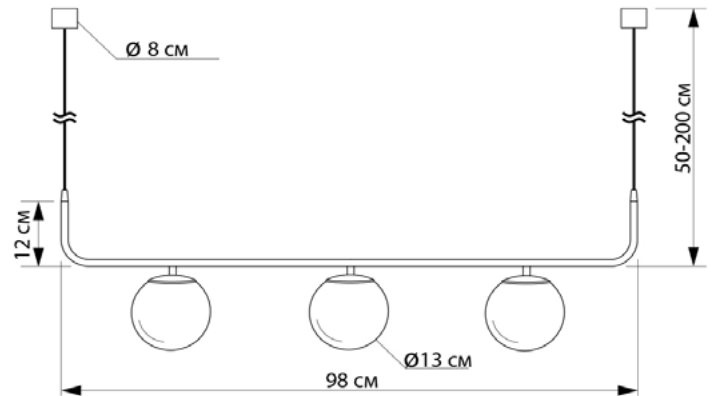

Suspension lamps

Imperium Light

FROST

603398.05.01

| | |
|--------------------------|--------------|
| Height: | 50–200 cm |
| Length: | 98 cm |
| Diameter of lampshade: | 13 cm |
| Lampholder / Socket: | E14 |
| Number of light sources: | 3 |
| Max. wattage: | 40W (watts) |
| Voltage: | 220 V (volt) |
| Material: | metal/glass |
| Color: | black/white |
| Lamp included: | no |
| Protection class: | IP20 |