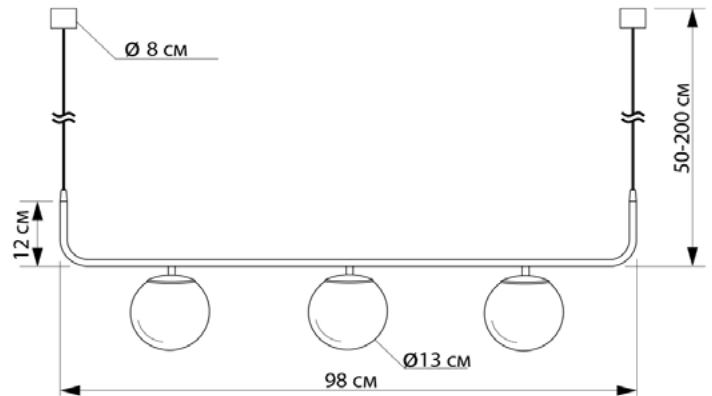

Suspension lamps

Imperium Light

FROST

603398.05.23

Height:	50–200 cm
Length:	98 cm
Diameter of lampshade:	13 cm
Lampholder / Socket:	E14
Number of light sources:	3
Max. wattage:	40W (watts)
Voltage:	220 V (volt)
Material:	metal/glass
Color:	black/brown
Lamp included:	no
Protection class:	IP20