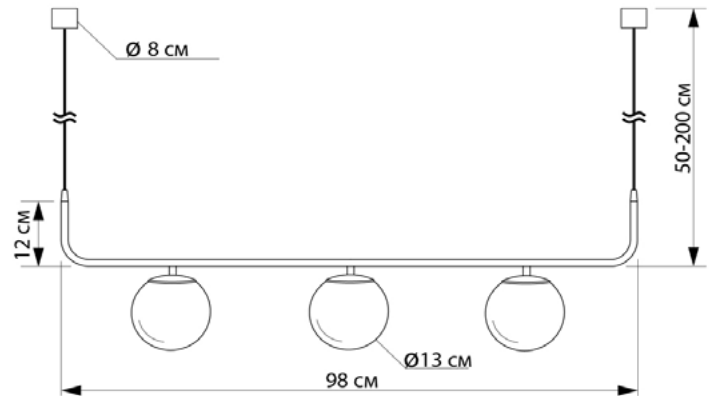

Suspension lamps

Imperium Light

FROST

603398.05.69

Height:	50–200 cm
Length:	98 cm
Diameter of lampshade:	13 cm
Lampholder / Socket:	E14
Number of light sources:	3
Max. wattage:	40W (watts)
Voltage:	220 V (volt)
Material:	metal/glass
Color:	black/black smoke
Lamp included:	no
Protection class:	IP20