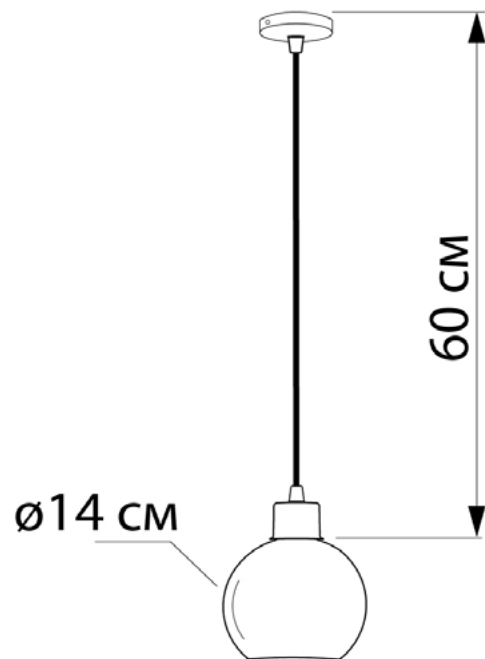

FIREFLY open

604114.01.69

Height:	60 cm
Diameter of lampshade:	14 cm
Lampholder / Socket:	E27
Number of light sources:	1
Max. wattage:	60W (watts)
Voltage:	220 V (volt)
Material:	metal/glass
Color:	white/black smoke
Lamp included:	no
Protection class:	IP20