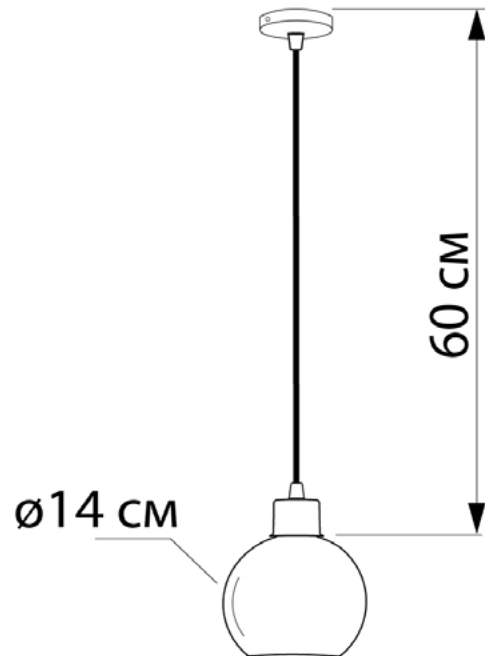

FIREFLY open

604114.05.69

Height:	60 cm
Diameter of lampshade:	14 cm
Lampholder / Socket:	E27
Number of light sources:	1
Max. wattage:	60W (watts)
Voltage:	220 V (volt)
Material:	metal/glass
Color:	black/black smoke
Lamp included:	no
Protection class:	IP20