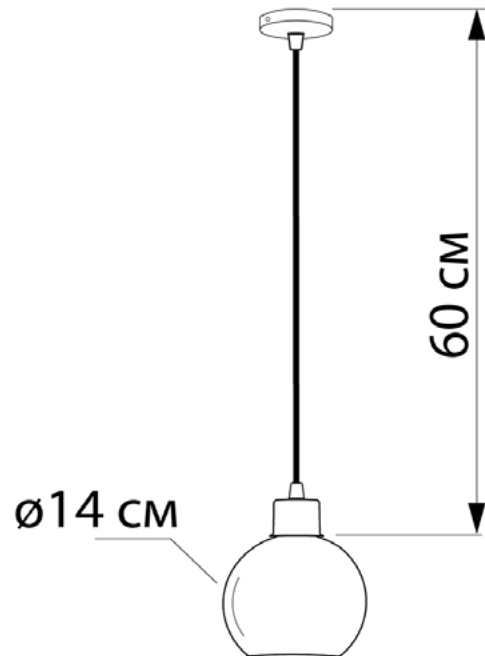

FIREFLY open

60414.12.69

Height:	60 cm
Diameter of lampshade:	14 cm
Lampholder / Socket:	E27
Number of light sources:	1
Max. wattage:	60W (watts)
Voltage:	220 V (volt)
Material:	metal/glass
Color:	gold/black smoke
Lamp included:	no
Protection class:	IP20