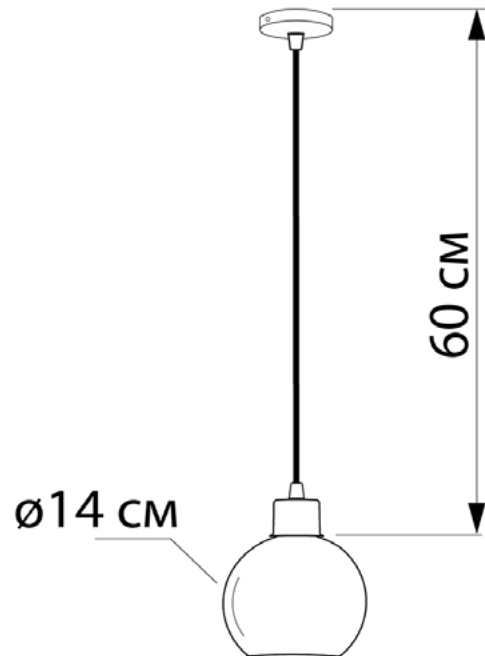

FIREFLY open

60414.22.69

Height:	60 cm
Diameter of lampshade:	14 cm
Lampholder / Socket:	E27
Number of light sources:	1
Max. wattage:	60W (watts)
Voltage:	220 V (volt)
Material:	metal/glass
Color:	silver/black smoke
Lamp included:	no
Protection class:	IP20