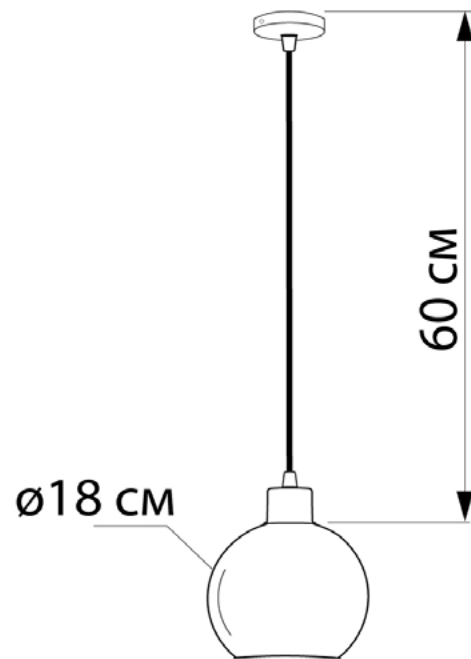

FIREFLY open

604118.01.69

Height:	60 cm
Diameter of lampshade:	18 cm
Lampholder / Socket:	E27
Number of light sources:	1
Max. wattage:	60W (watts)
Voltage:	220 V (volt)
Material:	metal/glass
Color:	white/black smoke
Lamp included:	no
Protection class:	IP20