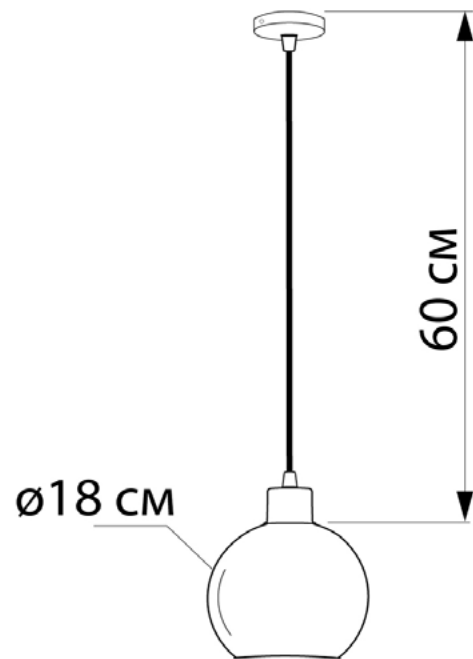

FIREFLY open

604118.05.69

Height:	60 cm
Diameter of lampshade:	18 cm
Lampholder / Socket:	E27
Number of light sources:	1
Max. wattage:	60W (watts)
Voltage:	220 V (volt)
Material:	metal/glass
Color:	black/black smoke
Lamp included:	no
Protection class:	IP20