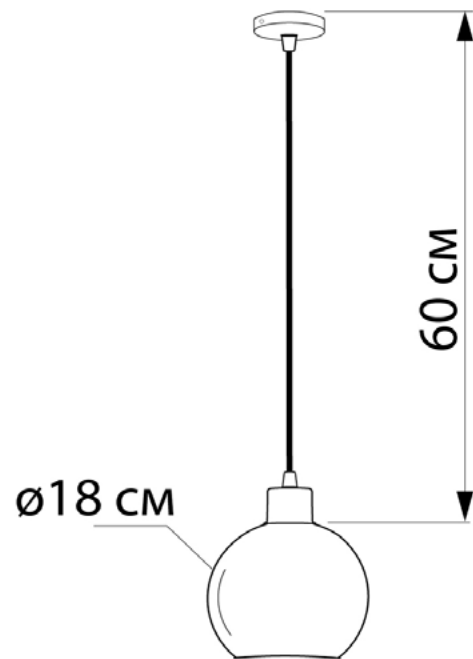

FIREFLY open

604118.12.69

Height:	60 cm
Diameter of lampshade:	18 cm
Lampholder / Socket:	E27
Number of light sources:	1
Max. wattage:	60W (watts)
Voltage:	220 V (volt)
Material:	metal/glass
Color:	gold/black smoke
Lamp included:	no
Protection class:	IP20